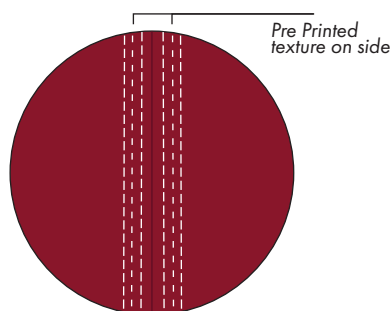

Your Ref:

Quantity:

Product Code: SS0528

Our Ref:

Version: 1

Product Colour:

PRINTING CONCERNS:**PRODUCT INFO: DUE TO THE NATURE OF THE PRODUCT THE PRINT POSITION MAY VARY BY 2 - 3 MM**

We stock this item in the following colours

PANTONE REFERENCE(S)
 Full Colour Printing

ARTWORK SCALE 100%

ARTWORK SCALE 100%

Max Digital print area: 23mm dia

Product Image for visualisation
- colours may vary

**The dashed line is to demonstrate print area and will not appear on your printed item****PLEASE NOTE:**